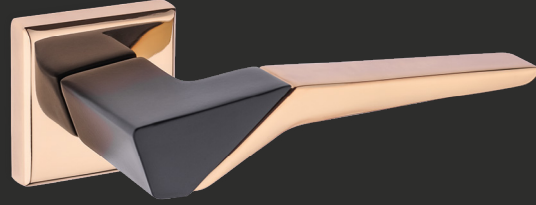

Altın Sarısı - Mat Siyah
gold yellow - matte black