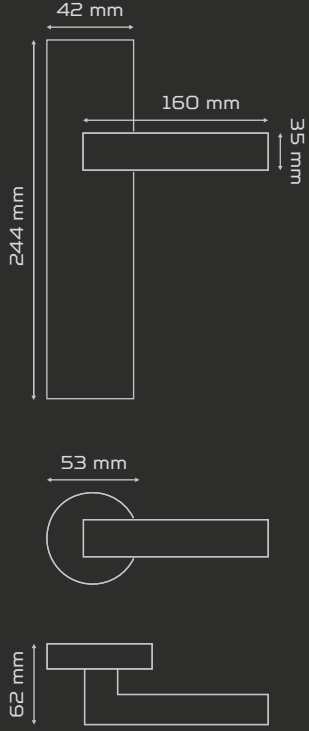

Z 2029

MATERIAL

Zamak
zinc

İnoks
inox