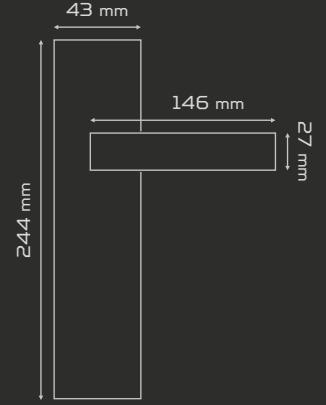

Mat Siyah
matte black

	AĞIRLIK weight gr	KUTU pcs-box	KOLİ pcs-carton
AYNALI with plate	826	1	20
DAİRE ROZETLİ round rosette	900	1	20
KARE ROZETLİ square rosette	900	1	20

Fiyat
Price

ODA
Interior

YALE
Exterior

WC

AYNALI
With Plate

DAİRE ROZETLİ
Round Rosette

KARE ROZETLİ
Square Rosette

fiyat:sorunuz