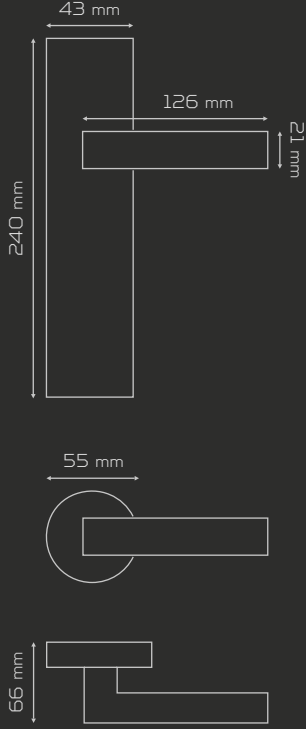

PLANET

KK196

MATERIAL Alüminyum
aluminium

Nikel İnoks
nickel inox