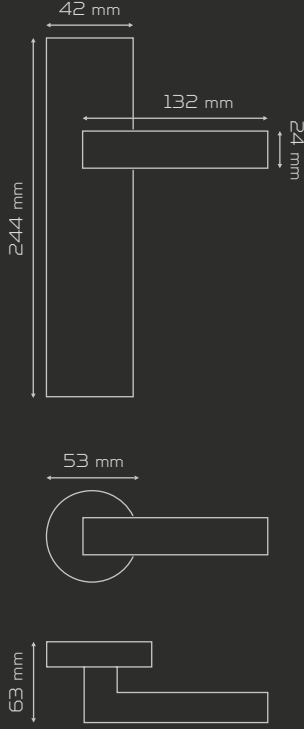

BATMAN

KK147

MATERIAL

Zamak
zinc

Satine Antik Sarı
satin ancient yellow