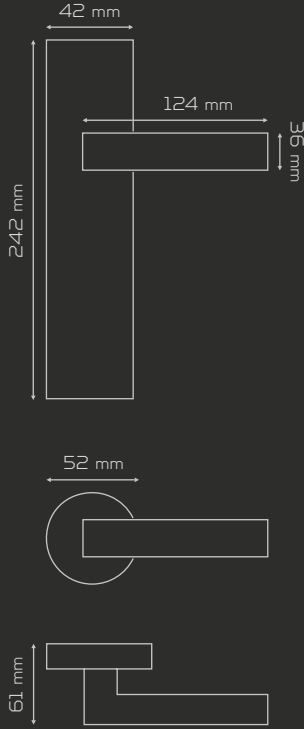

TWIN

KK362

MATERIAL

Zamak & Porselen
zinc & ceramic

Bakır
copper