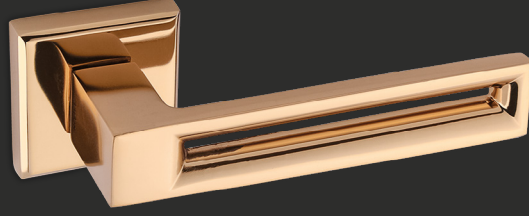

ANTALYA

1047

MATERIAL

Zamak
zinc

Albrifin
albrifin