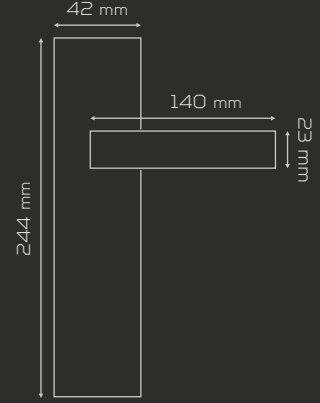

Satine Antik Sarı
satin ancient yellow

	AĞIRLIK weight gr	KUTU pcs-box	KOLİ pcs-carton
AYNALI with plate	1034	1	20
DAİRE ROZETLİ round rosette	1052	1	20
KARE ROZETLİ square rosette	1052	1	20

Fiyat
Price

ODA
Interior

YALE
Exterior

WC

AYNALI
With Plate

DAİRE ROZETLİ
Round Rosette

KARE ROZETLİ
Square Rosette

fiyat:sorunuz