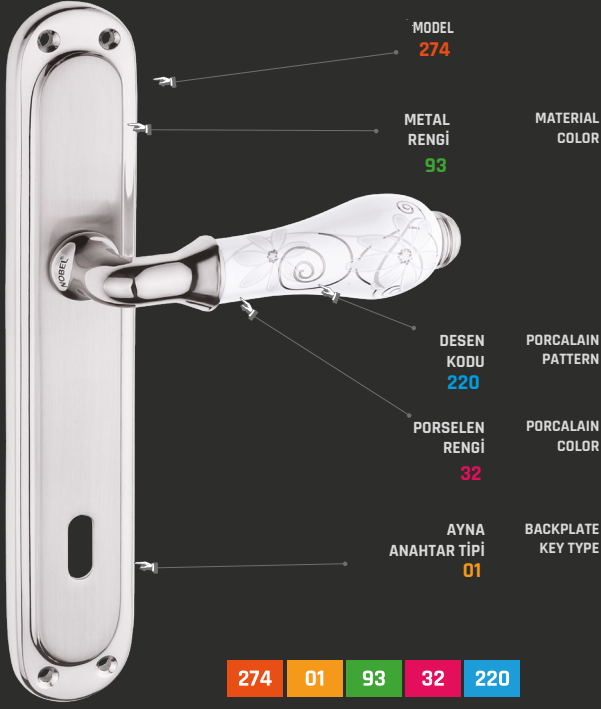

The door handle crossbar standard size 9 cm, the thickness is suitable fort he doors between 35-50 mm. The door handle crossbar size can be accordin to customer's demand.

PORSELEN DESEN VE RENK SEÇENEKLERİ PORCELAIN PATTERN AND COLOR OPTIONS

DESEN SEÇENEKLERİ / PATTERN OPTIONS

200

201

220

221

RENK SEÇENEKLERİ / COLOR OPTIONS

32

BEYAZ / white

65

KREM / cream

PORSELEN KOD SİSTEMİ PORCELAIN CODE SYSTEM

AYNALI KAPI KOLU KOD SİSTEMİ HANDLE SET WITH BACKPLATE CODE SYSTEM

ROZETLİ KAPI KOLU KOD SİSTEMİ HANDLE SET ON ESCUTCHEONS CODE SYSTEM

PORSELEN ÇEKME KOD SİSTEMİ / PORCELAIN PULL CODE SYSTEM