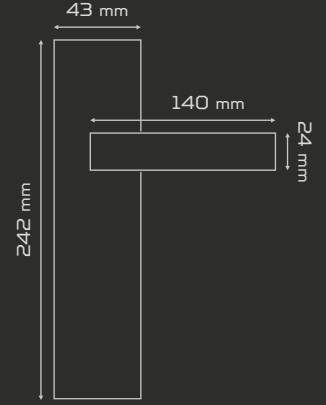

Altın Sarısı
gold yellow

	AĞIRLIK weight gr	KUTU pcs-box	KOLİ pcs-carton
AYNALI with plate	1008	1	20
DAİRE ROZETLİ round rosette	990	1	20
KARE ROZETLİ square rosette	990	1	20

Fiyat
Price

ODA
Interior

YALE
Exterior

WC

AYNALI
With Plate

DAİRE ROZETLİ
Round Rosette

KARE ROZETLİ
Square Rosette

fiyat:sorunuz