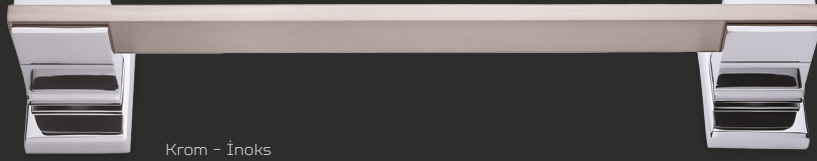

HOPA ÇEKME

8062

METARIAL

Alüminyum
aluminium

NOBEL

Krom - İnoks
chrome - inox

ÇAP Ø diameter mm	MERKEZ central mm	UZUNLUK length mm	GENİŞLİK width mm	YÜKSEKLİK height mm	KUTU pcs-box	AĞIRLIK weight kg
53	300	350	25	42	5	0,500
53	400	450	25	42	5	0,600
53	500	550	25	42	5	0,700
53	600	650	25	42	5	0,800
53	700	750	25	42	5	0,900
53	800	850	25	42	5	1,000