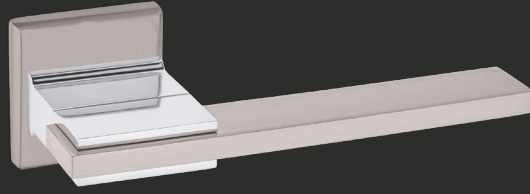

Z 4014

MATERIAL Zamak + Alüminyum
zinc + aluminium

Krom - İnoks
chrome - inox