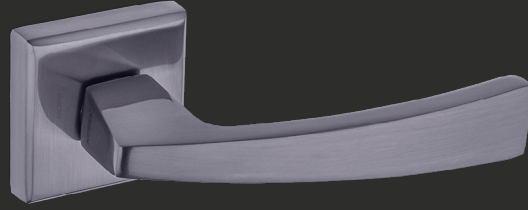

Satine FÜme
satin black nickel