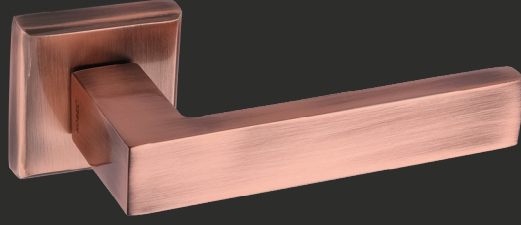

BİNGÖL

1079

MATERIAL Zamak & Alüminyum
zinc & aluminium

Satine Antik Bakır
satin ancient copper