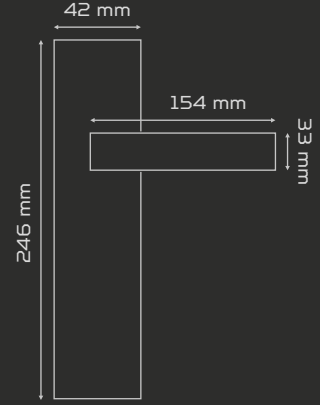

Zamak
zinc

MATERIAL

Satine Bronz
satin bronze