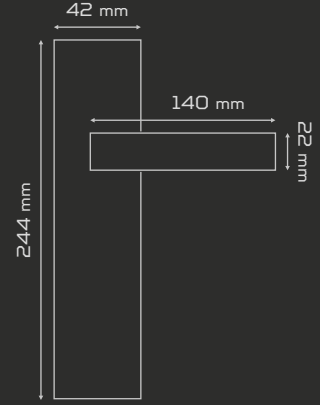

Satine Antik Sarı
satin ancient yellow

	AĞIRLIK weight gr	KUTU pcs-box	KOLİ pcs-carton
AYNALI with plate	922	1	20
DAİRE ROZETLİ round rosette	904	1	20
KARE ROZETLİ square rosette	904	1	20

Fiyat
Price

ODA
Interior

YALE
Exterior

WC

AYNALI
With Plate

DAİRE ROZETLİ
Round Rosette

KARE ROZETLİ
Square Rosette

fiyat.sorunuz