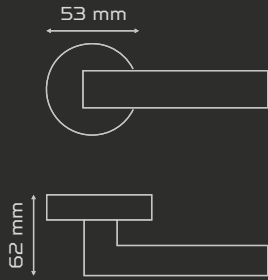

Z 2033

MATERIAL Zamak
zinc

Satine Fme
satin black nickel