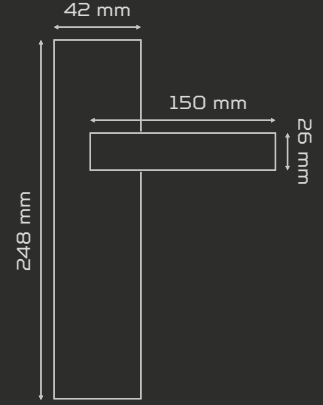

Bronz - Mat Siyah
bronze - matte black

	AĞIRLIK weight gr	KUTU pcs-box	KOLİ pcs-carton
AYNALI with plate	1004	1	20
DAİRE ROZETLİ round rosette	1022	1	20
KARE ROZETLİ square rosette	1022	1	20

Fiyat
Price

ODA
Interior

YALE
Exterior

WC

AYNALI
With Plate

DAİRE ROZETLİ
Round Rosette

KARE ROZETLİ
Square Rosette

fiyat.sorunuz