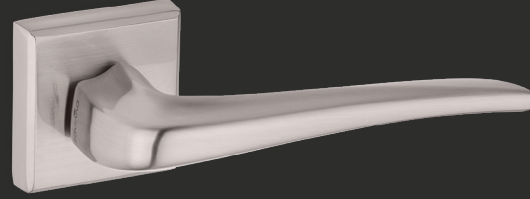

WC

YALE /exterior

Z 2021

MATERIAL

Zamak
zinc

Satine Bakır
satin copper

Mat Siyah
matte black

Satine Antik Sarı
satin ancient yellow