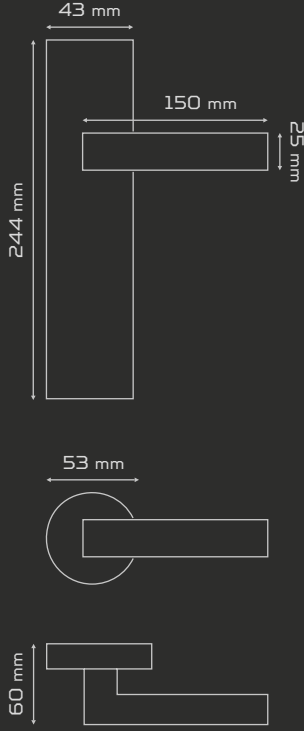

Z 2026

MATERIAL Zamak
zinc

Satine Bronz
satin bronz