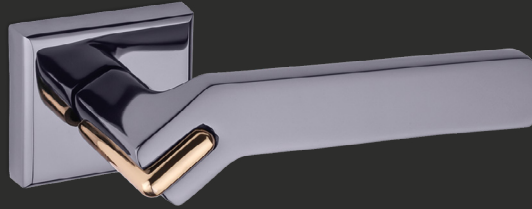

Füme - Altın Sarısı
black nickel - gold yellow