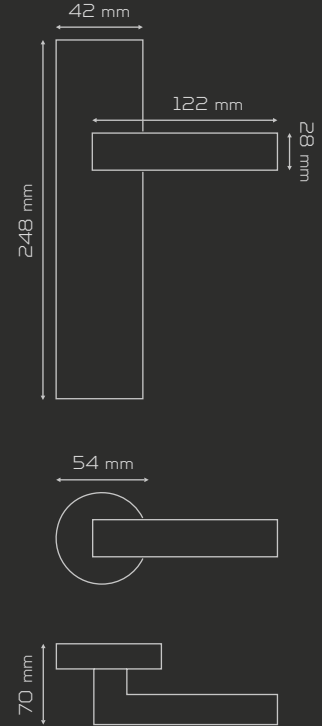

NOBEL

141

MİRAY

Zamak
zinc

MATERIAL

Antik Bakır
ancient copper