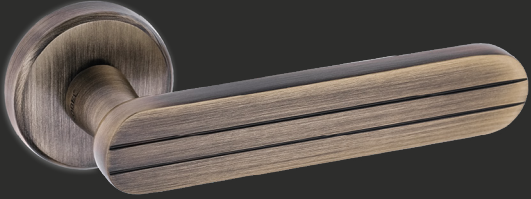

Satine Antik Sarı
satin ancient yellow