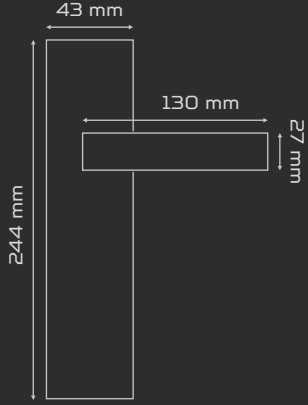

Z 2004

MATERIAL

Zamak
zinc

Krom - Mat Siyah
chrome - matte black