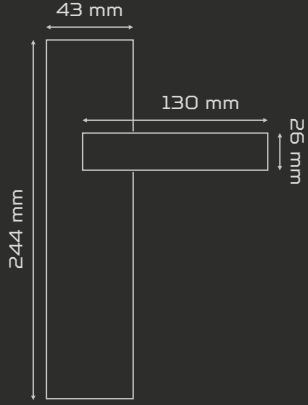

Z 2002

MATERIAL

Zamak
zinc

Altın Sarısı - Mat Siyah
gold yellow - matte black