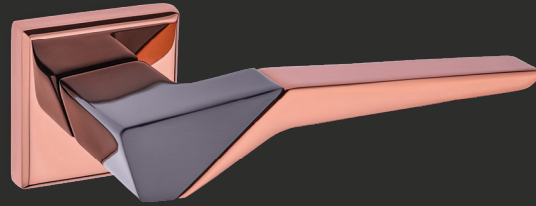

Bakır - FÜME
copper - black nickel