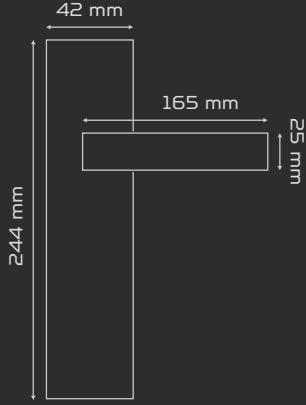

Z 4014

MATERIAL Zamak + Alüminyum
zinc + aluminium

Krom - İnoks
chrome - inox