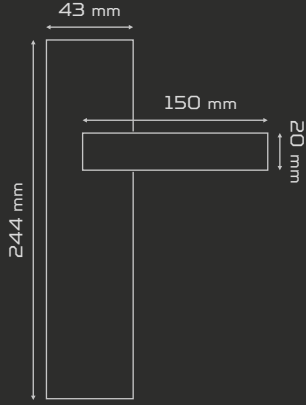

WC

 AYNALI
With Plate

 DAİRE ROZETLİ
Round Rosette

 KARE ROZETLİ
Square Rosette

fiyat:sorunuz

Z 2016

MATERIAL

Zamak
zinc