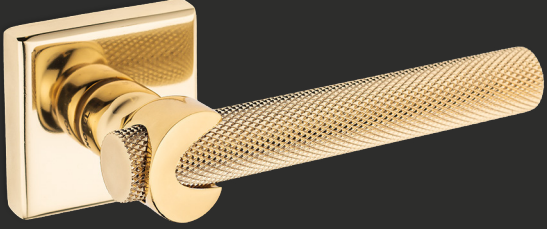

Altın Sarısı
gold yellow