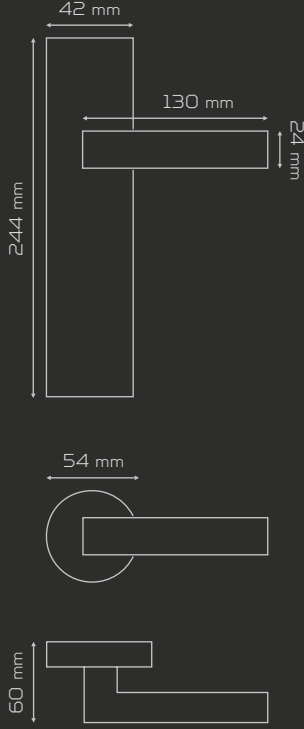

BİNGÖL

1079

MATERIAL Zamak & Alüminyum
zinc & aluminium

Satine Antik Bakır
satin ancient copper