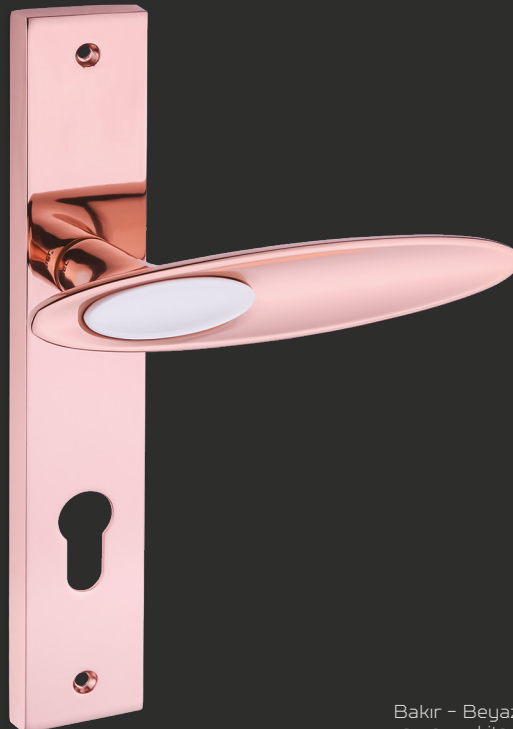

Bakır - Beyaz
copper - white