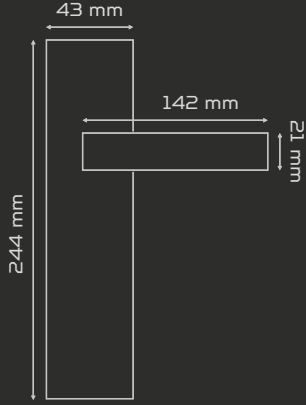

Z 2033

MATERIAL Zamak
zinc

Satine Fme
satin black nickel