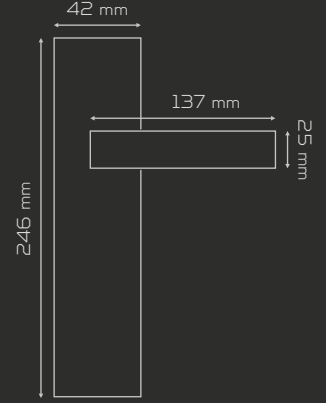

KK103

PARS

Zamak & Alüminyum
zinc & aluminium

MATERIAL

Satine Antik Bakır
satin ancient copper