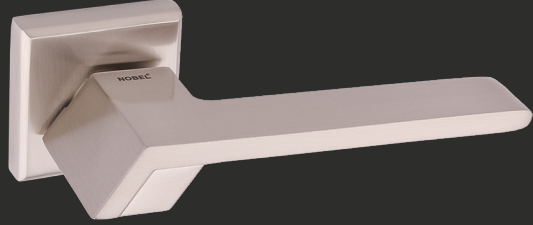

ÇANAKKALE

KK129

MATERIAL Zamak & Alüminyum
zinc & aluminium

Füme
black nickel

İnoks
inox

Satine Antik Bakır
satin ancient copper

Antik Sarı
ancient yellow

	AĞIRLIK weight gr	KUTU pcs-box	KOLİ pcs-carton
AYNALI with plate	680	1	20
DAİRE ROZETLİ round rosette	662	1	20
KARE ROZETLİ square rosette	662	1	20

Fiyat Price	ODA Interior	YALE Exterior	WC
AYNALI With Plate			
DAİRE ROZETLİ Round Rosette			
KARE ROZETLİ Square Rosette			

fiyat.sorunuz