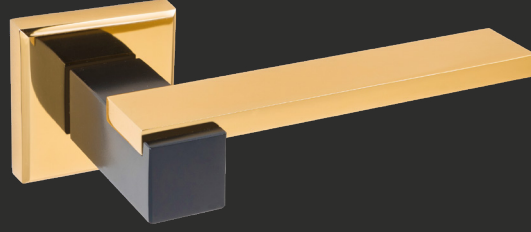

HAKKARI

KK368

MATERIAL Zamak & Alüminyum
zinc & aluminium

Altın Sarısı Matsiyah
gold yellow matte black