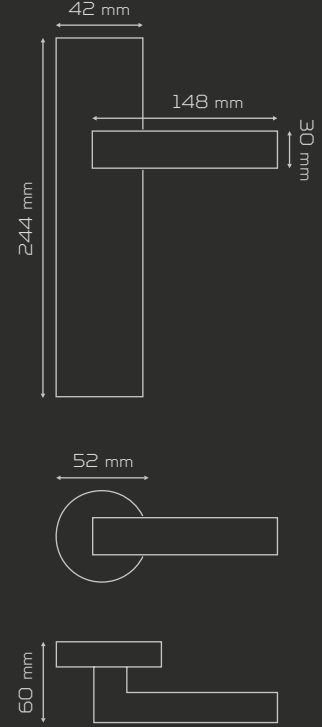

NOBEL

KK130

ÇANKIRI

Zamak & Alüminyum
zinc & aluminium

MATERIAL

Satine Antik Sarı
satin ancient yellow