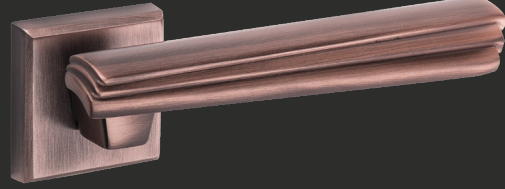

Satine Antik Bakır
satin ancient copper