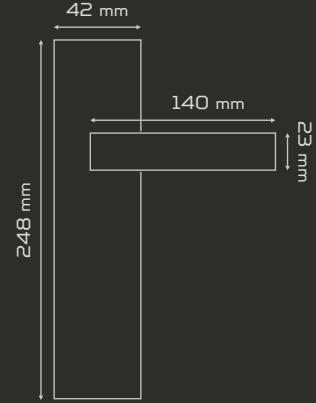

Albrifin İnox
albrifin inox

	AĞIRLIK weight gr	KUTU pcs-box	KOLİ pcs-carton
AYNALI with plate	1034	1	20
DAİRE ROZETLİ round rosette	1052	1	20
KARE ROZETLİ square rosette	1052	1	20

Fiyat
Price

ODA
Interior

YALE
Exterior

WC

AYNALI
With Plate

DAİRE ROZETLİ
Round Rosette

KARE ROZETLİ
Square Rosette

fiyat:sorunuz