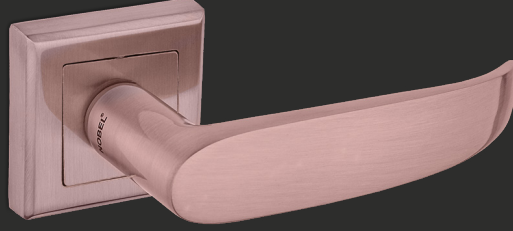

Satine Bronz
satin bronze