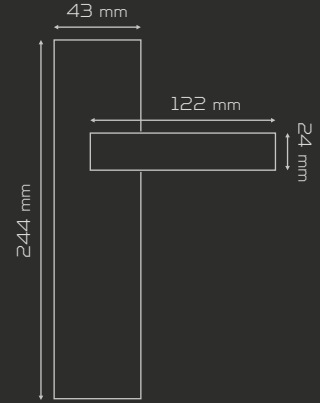

984

ULTRA

Zamak
zinc

MATERIAL

Mat Siyah
matte black