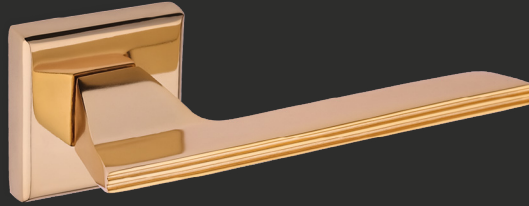

WC

YALE /exterior

Z 2033

MATERIAL Zamak
zinc

Satine Fme
satin black nickel

Bronz
bronze

Mat Siyah
matte black

Albrifin
albrifin