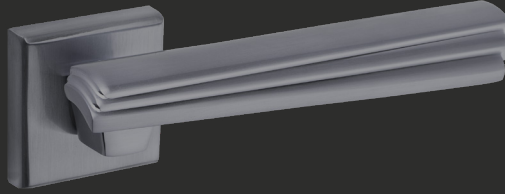

Satine FÜme
satin black nickel