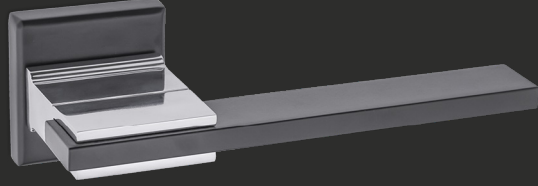

Mat Siyah - Krom
matte black - chrome

	AĞIRLIK weight gr	KUTU pcs-box	KOLİ pcs-carton
AYNALI with plate	762	1	20
KARE ROZETLİ square rosette	744	1	20

Fiyat
Price

	ODA Interior	YALE Exterior	WC
AYNALI With Plate			
KARE ROZETLİ Square Rosette			

fiyat.sorunuz