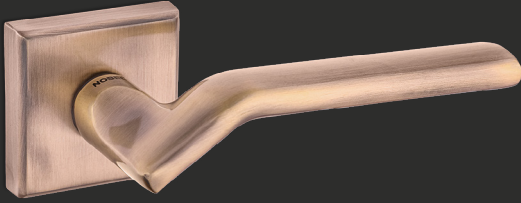

140

PALYO

Zamak
zinc

MATERIAL

Satine Antik Sarı
satin ancient yellow