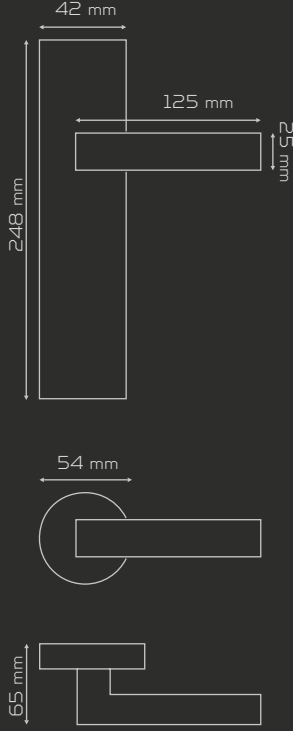

MATERIAL

Zamak
zinc

Antik Sarı
ancient yellow

İnoks
inox

Satine Albrifin
satin albrifin

Satine Antik Sarı
satin ancient yellow

	AĞIRLIK weight gr	KUTU pcs-box	KOLİ pcs-carton
AYNALI with plate	824	1	20
DAİRE ROZETLİ round rosette	842	1	20
KARE ROZETLİ square rosette	842	1	20