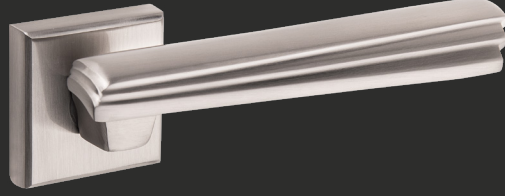

Z 2029

MATERIAL

Zamak
zinc

İnoks
inox