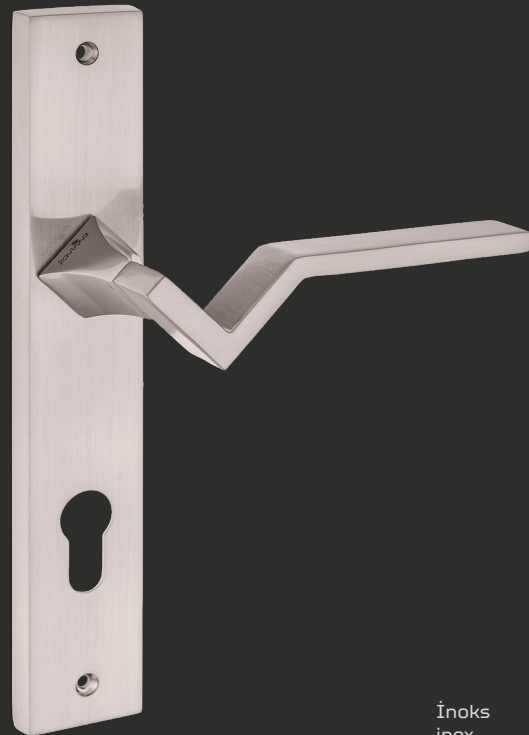

Fiyat
Price

ODA
Interior

YALE
Exterior

WC

AYNALI
With Plate

DAİRE ROZETLİ
Round Rosette

KARE ROZETLİ
Square Rosette

fiyat.sorunuz

Fiyat Price	ODA Interior	YALE Exterior	WC
AYNALI With Plate			
KARE ROZETLİ Square Rosette			

İnoks
inox

ODA / interior

YALE / exterior

WC

Zamak
zinc

MATERIAL

 Satine Antik Sarı
satin ancient yellow