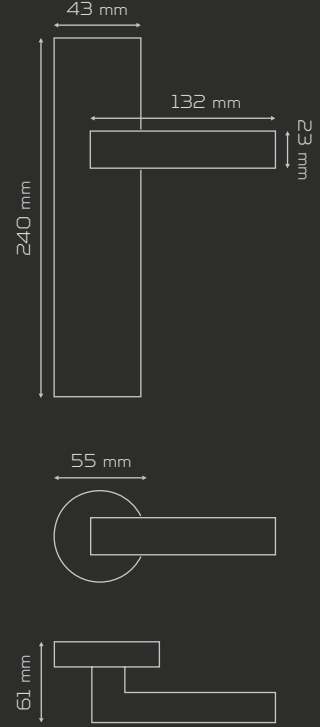

KK150

FİRÜZE

Alüminyum
aluminium

MATERIAL

Nikel İnoks
nickel inox