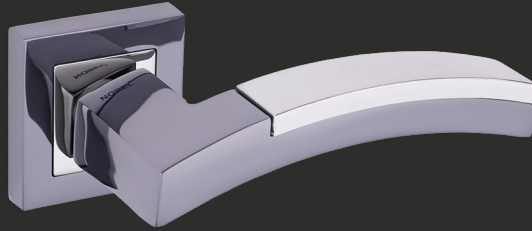

Füme - Krom
black nickel - chrome

	AĞIRLIK weight gr	KUTU pcs-box	KOLİ pcs-carton
AYNALI with plate	1040	1	20
DAİRE ROZETLİ round rosette	980	1	20
KARE ROZETLİ square rosette	1060	1	20

Fiyat
Price

AYNALI
With Plate

DAİRE ROZETLİ
Round Rosette

KARE ROZETLİ
Square Rosette