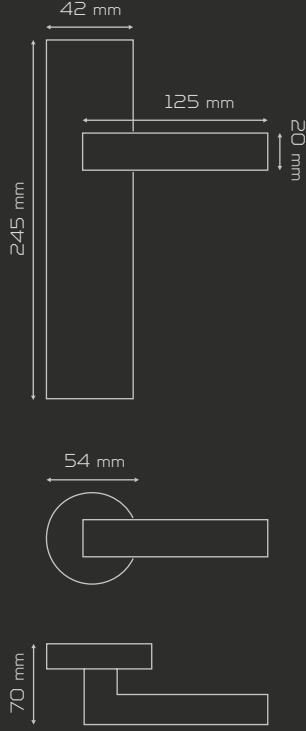

MİLANO

242

MATERIAL

Zamak
zinc

Krom
chrome