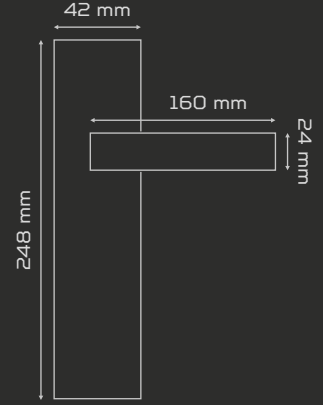

Zamak
zinc

MATERIAL

Satine Antik Sarı
satin ancient yellow