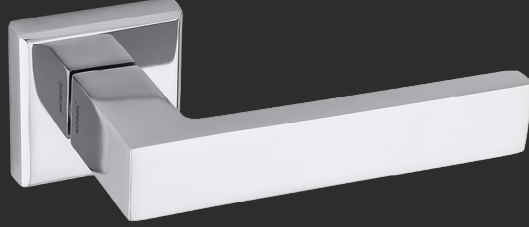

Krom
chrome