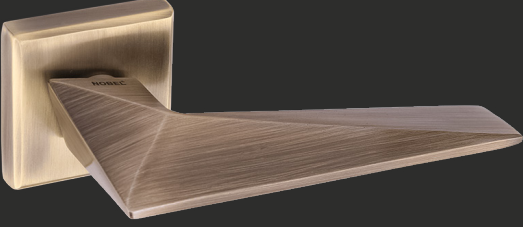

Satine Antik Sarı
satin ancient yellow