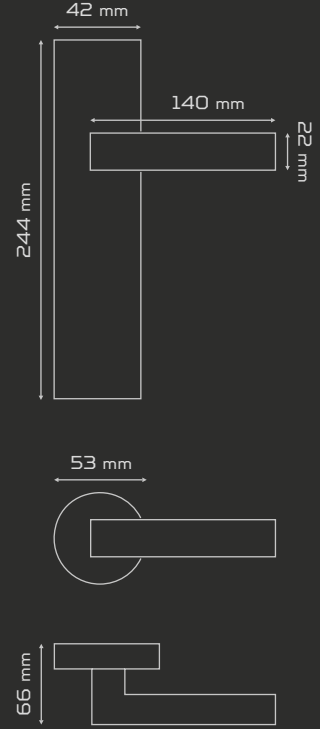

İnox
inox

	AĞIRLIK weight gr	KUTU pcs-box	KOLİ pcs-carton
AYNALI with plate	1082	1	20
DAİRE ROZETLİ round rosette	1064	1	20
KARE ROZETLİ square rosette	1064	1	20

Fiyat
Price

ODA
Interior

YALE
Exterior

WC

AYNALI
With Plate

DAİRE ROZETLİ
Round Rosette

KARE ROZETLİ
Square Rosette

fiyat.sorunuz