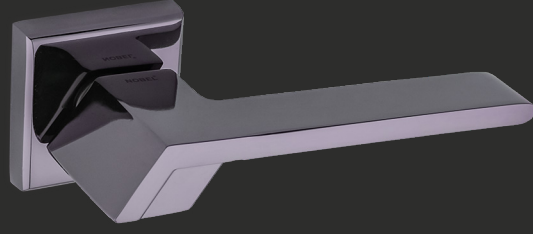

ÇANAKKALE

KK129

MATERIAL Zamak & Alüminyum
zinc & aluminium

Füme
black nickel