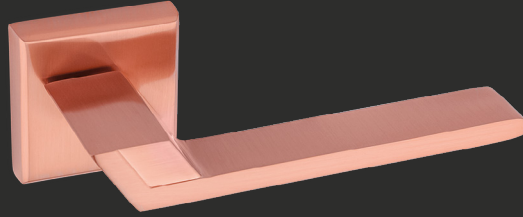

Satine Bakır
satin copper