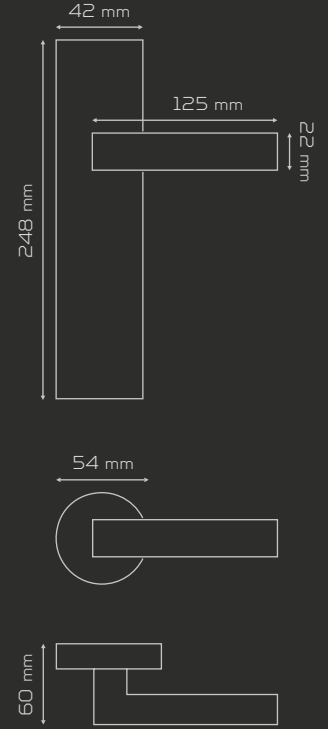

140

PALYO

Zamak
zinc

MATERIAL

Satine Antik Sarı
satin ancient yellow