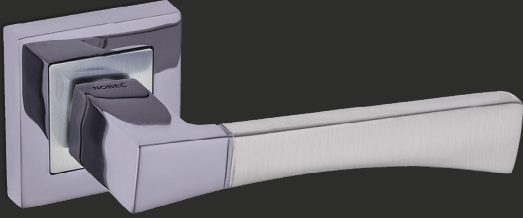

Füme İnoks
black nickel inox