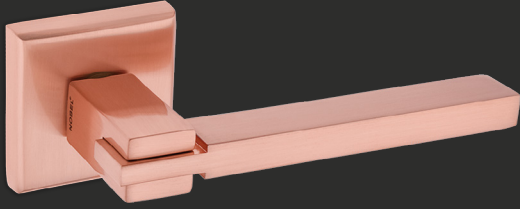

1076

BAYBURT

Zamak & Alüminyum
zinc & aluminium

MATERIAL

Satine Bakır
satin copper