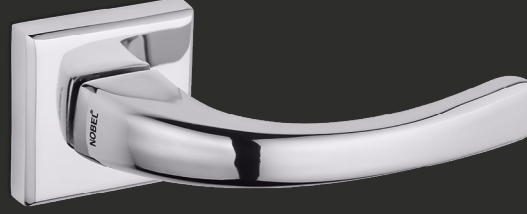

MİLANO

242

MATERIAL

Zamak
zinc

Krom
chrome