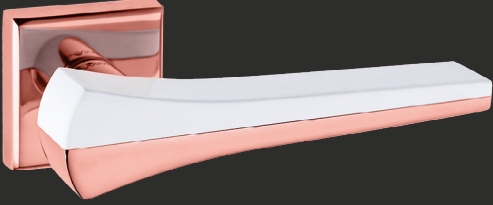

Bakır - Beyaz
copper - white