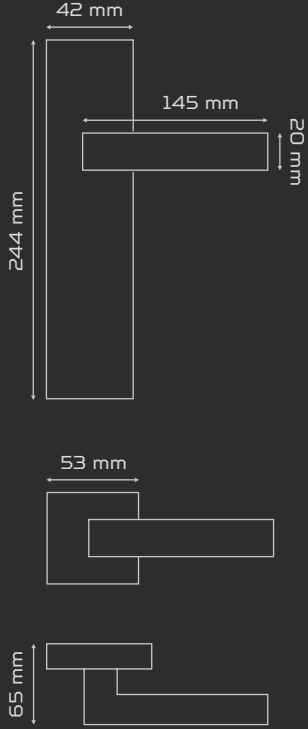

Z 2034

MATERIAL

Zamak
zinc

Krom - Mat Siyah
chrome - matte black