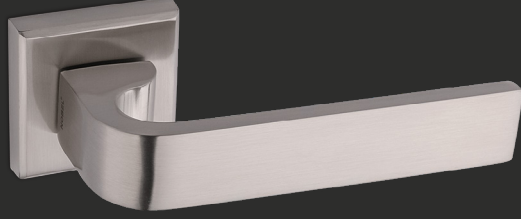

BARTIN

KK242

MATERIAL Zamak & Alüminyum
zinc & aluminium

Satine Bakır
satin copper

İnoks
inox

Satine Bronz
satin bronze

Satine Antik Sarı
satin ancient yellow

	AĞIRLIK weight gr	KUTU pcs-box	KOLİ pcs-carton
AYNALI with plate	660	1	20
DAİRE ROZETLİ round rosette	642	1	20
KARE ROZETLİ square rosette	642	1	20

Fiyat Price	ODA Interior	YALE Exterior	WC
AYNALI With Plate			
DAİRE ROZETLİ Round Rosette			
KARE ROZETLİ Square Rosette			

fiyat.sorunuz