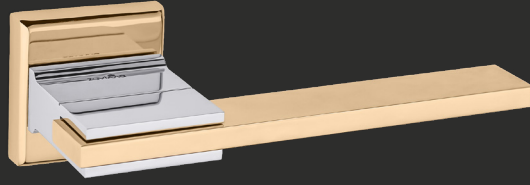

Altın Sarısı - Krom
gold yellow - chrome