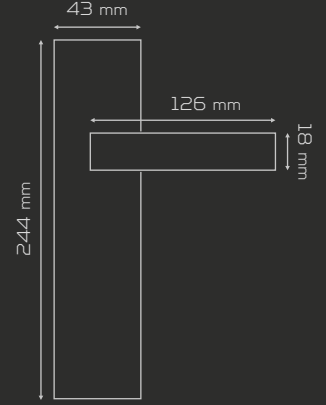

Nikel İnok
nickel inox

	AĞIRLIK weight gr	KUTU pcs-box	KOLİ pcs-carton
AYNALI with plate	965	1	20
DAİRE ROZETLİ round rosette	905	1	20
KARE ROZETLİ square rosette	1070	1	20

Fiyat
Price

ODA
Interior

YALE
Exterior

WC

AYNALI
With Plate

DAİRE ROZETLİ
Round Rosette

KARE ROZETLİ
Square Rosette

fiyat.sorunuz