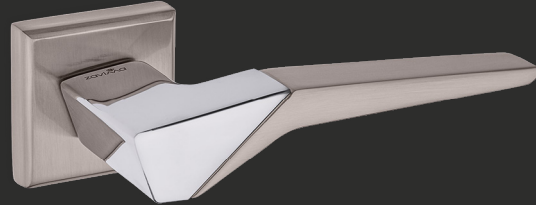

İnoks - Krom
inox - chrome

	AĞIRLIK weight gr	KUTU pcs-box	KOLİ pcs-carton
AYNALI with plate	1118	1	20
KARE ROZETLİ square rosette	1100	1	20

Fiyat
Price

	ODA Interior	YALE Exterior	WC
AYNALI With Plate			
KARE ROZETLİ Square Rosette			

fiyat.sorunuz