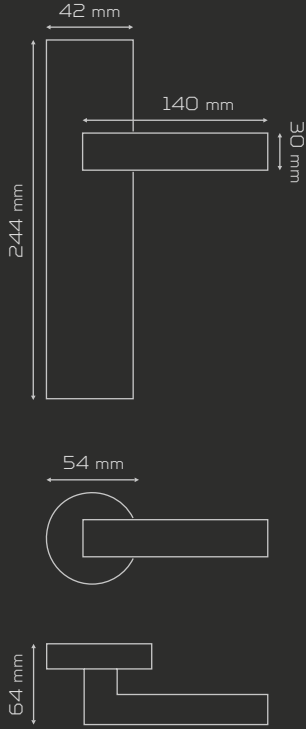

ARTVİN

1049

MATERIAL

Zamak
zinc

Satine Antik Bakır
satin ancient yellow