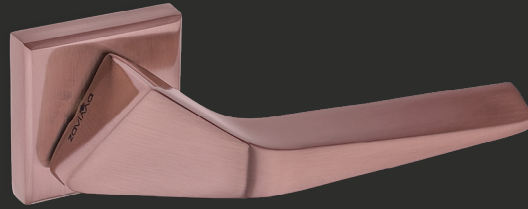

Satine Bronz
satin bronze