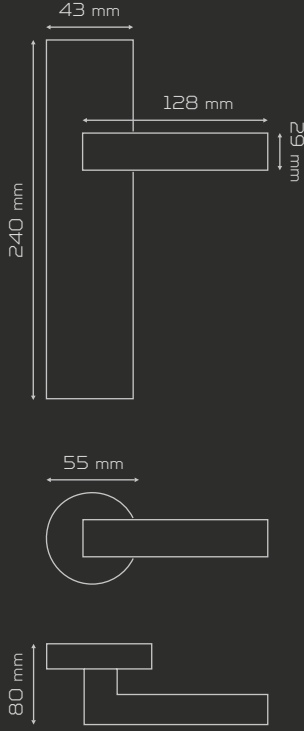

MASSIMO

1105

MATERIAL Alüminyum
aluminium

Satine Antik Bakır
satin ancient copper

İnoks
inox

Albrifin
albrifin

Nikel İnoks
nickel satin

	AĞIRLIK weight gr	KUTU pcs-box	KOLİ pcs-carton
AYNALI with plate	655	2	40
DAİRE ROZETLİ round rosette	485	2	60
KARE ROZETLİ square rosette	540	2	60