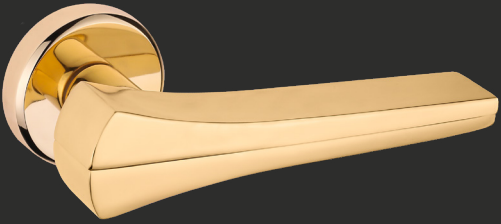

Altın Sarısı
gold yellow