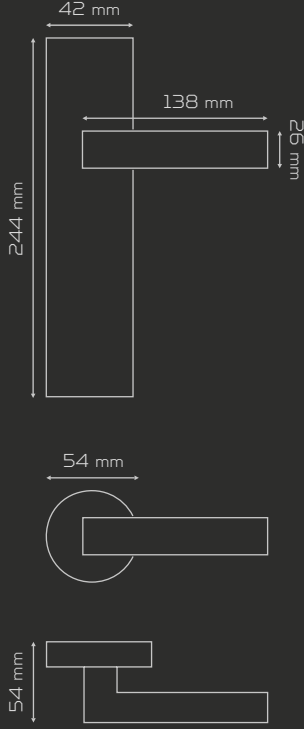

ANTALYA

1047

MATERIAL

Zamak
zinc

Albrifin
albrifin