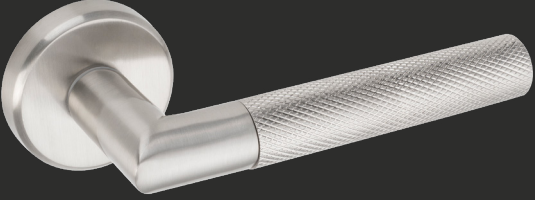

KK376

HATAY

Zamak & Alüminyum
zinc & aluminium

MATERIAL

İnoks
inox

	AĞIRLIK weight gr	KUTU pcs-box	KOLİ pcs-carton
AYNALI with plate	965	1	20
DAİRE ROZETLİ round rosette	975	1	20

Fiyat
Price

ODA
Interior

YALE
Exterior

WC

AYNALI
With Plate

DAİRE ROZETLİ
Round Rosette

fiyat.sorunuz