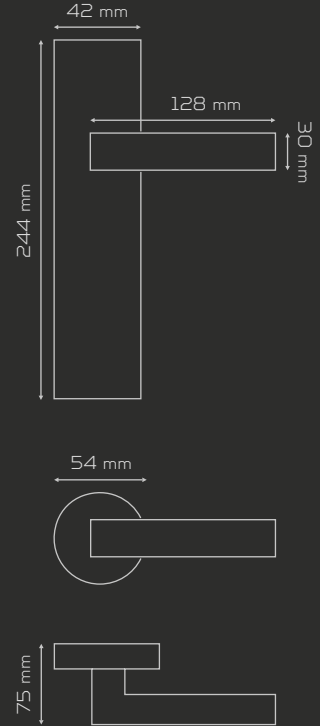

Satine Antik Sarı
satin ancient yellow

	AĞIRLIK weight gr	KUTU pcs-box	KOLİ pcs-carton
AYNALI with plate	1072	1	20
DAİRE ROZETLİ round rosette	1054	1	20
KARE ROZETLİ square rosette	1054	1	20

Fiyat
Price

ODA
Interior

YALE
Exterior

WC

AYNALI
With Plate

DAİRE ROZETLİ
Round Rosette

KARE ROZETLİ
Square Rosette

fiyat:sorunuz