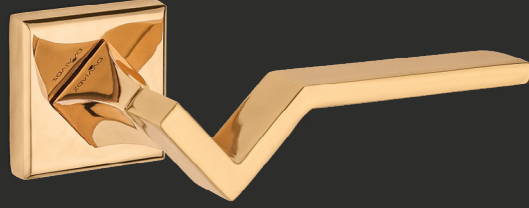

Altın Sarısı
gold yellow

	AĞIRLIK weight gr	KUTU pcs-box	KOLİ pcs-carton
AYNALI with plate	938	1	20
KARE ROZETLİ square rosette	920	1	20

Fiyat Price	ODA Interior	YALE Exterior	WC
AYNALI With Plate			
KARE ROZETLİ Square Rosette