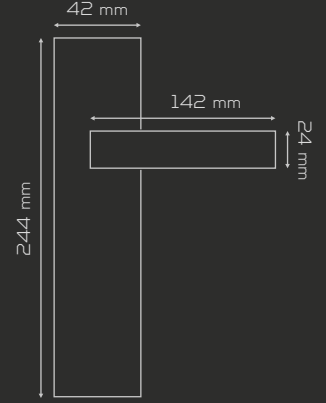

KK128

BURSA

Zamak & Alüminyum
zinc & aluminium

MATERIAL

Mat Siyah
matte black

Satine Antik Sarı
satin ancient yellow

Satine Bakır
satin copper

İnoks
inox

Satine Altın Sarısı
satin gold yellow

ODA /interior

YALE /exterior

WC

YALE /exterior

	AĞIRLIK weight gr	KUTU pcs-box	KOLİ pcs-carton
AYNALI with plate	658	1	20
DAİRE ROZETLİ round rosette	640	1	20
KARE ROZETLİ square rosette	640	1	20

Fiyat
Price

ODA
Interior

YALE
Exterior

WC

AYNALI
With Plate

DAİRE ROZETLİ
Round Rosette

KARE ROZETLİ
Square Rosette

fiyat.sorunuz