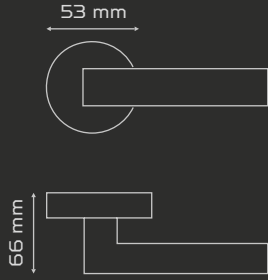

Z 2004

MATERIAL

Zamak
zinc

Krom - Mat Siyah
chrome - matte black