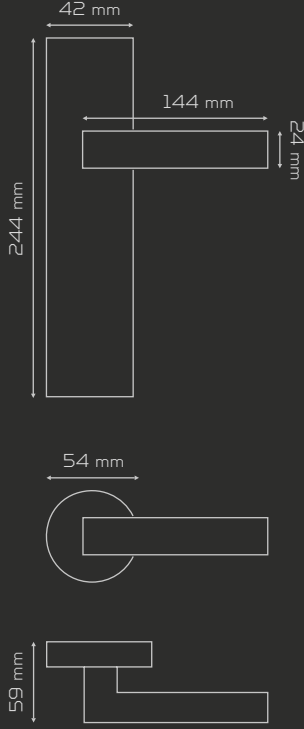

ÇANAKKALE

KK129

MATERIAL Zamak & Alüminyum
zinc & aluminium

Füme
black nickel