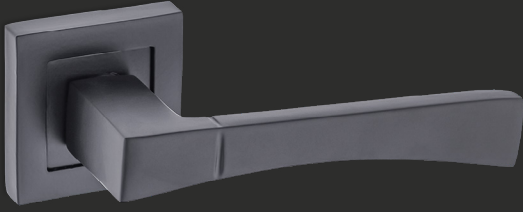

764

BERMUDA

Zamak
zinc

MATERIAL

Mat Siyah
matte black