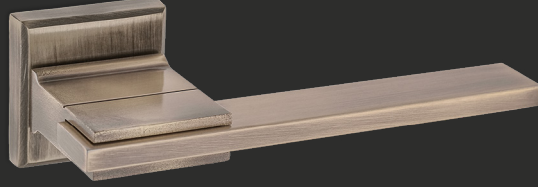

Satine Antik Sarı
satin ancient yellow