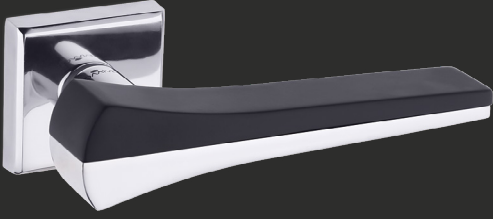

Zamak
zinc

MATERIAL

Krom - Mat Siyah
chrome - matte black