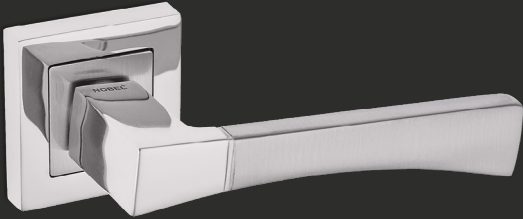

Nikel İnoks
nickel inox