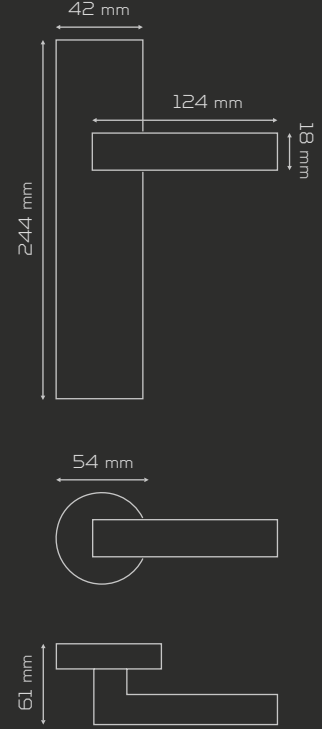

KK273

GAZIANTEP

Zamak
zinc

MATERIAL

Krom - Bronz
chrome - bronze