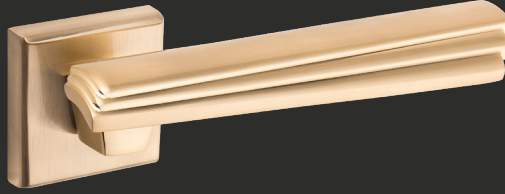

Satine Altın Sarısı
satin gold yellow

	AĞIRLIK weight gr	KUTU pcs-box	KOLİ pcs-carton
AYNALI with plate	1030	1	20
DAİRE ROZETLİ round rosette	1012	1	20
KARE ROZETLİ square rosette	1012	1	20

Fiyat
Price

	ODA Interior	YALE Exterior	WC
AYNALI With Plate			
DAİRE ROZETLİ Round Rosette			
KARE ROZETLİ Square Rosette			

fiyat.sorunuz