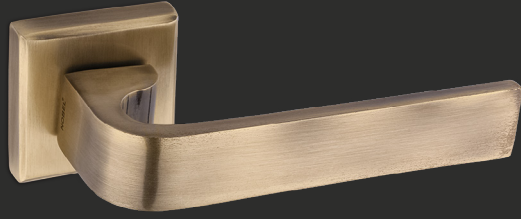

Satine Antik Sarı
satin ancient yellow

	AĞIRLIK weight gr	KUTU pcs-box	KOLİ pcs-carton
AYNALI with plate	660	1	20
DAİRE ROZETLİ round rosette	642	1	20
KARE ROZETLİ square rosette	642	1	20

Fiyat Price	ODA Interior	YALE Exterior	WC
AYNALI With Plate			
DAİRE ROZETLİ Round Rosette			
KARE ROZETLİ Square Rosette			

fiyat.sorunuz