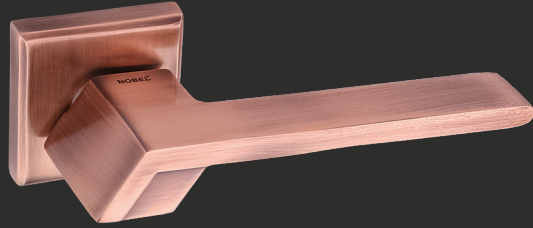

Satine Antik Bakır
satin ancient copper