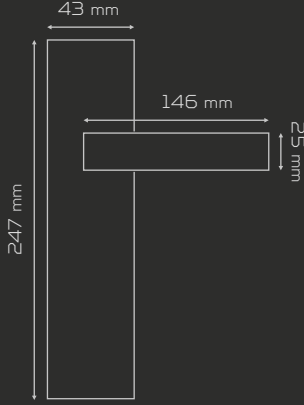

GÜMÜŞHANE

KK367

MATERIAL Zamak & Alüminyum
zinc & aluminium

Altın Sarısı Beyaz
gold yellow white