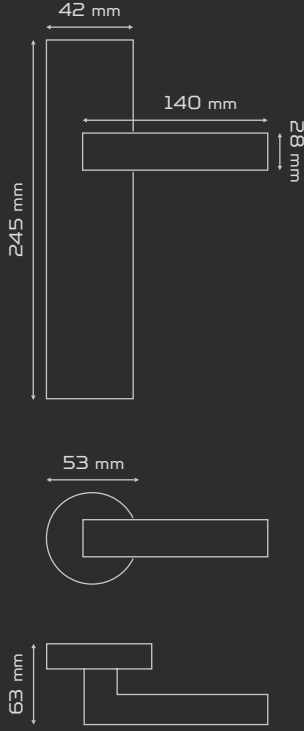

WC

 AYNALI
With Plate

 DAİRE ROZETLİ
Round Rosette

 KARE ROZETLİ
Square Rosette

fiyat:sorunuz

Z 2013

MATERIAL

Zamak
zinc