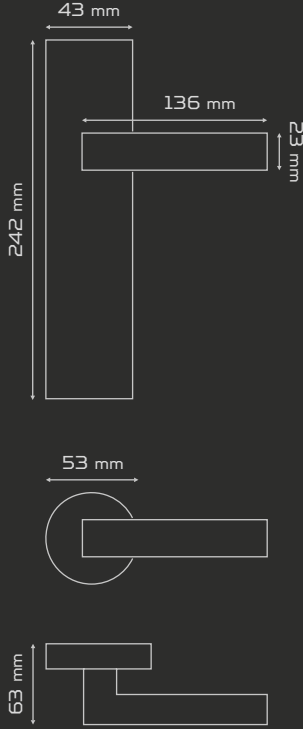

Z 2021

MATERIAL

Zamak
zinc

Satine Bakır
satin copper