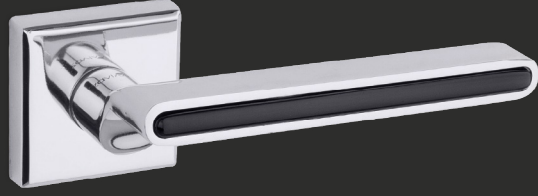

Z 2004

MATERIAL

Zamak
zinc

Krom - Mat Siyah
chrome - matte black